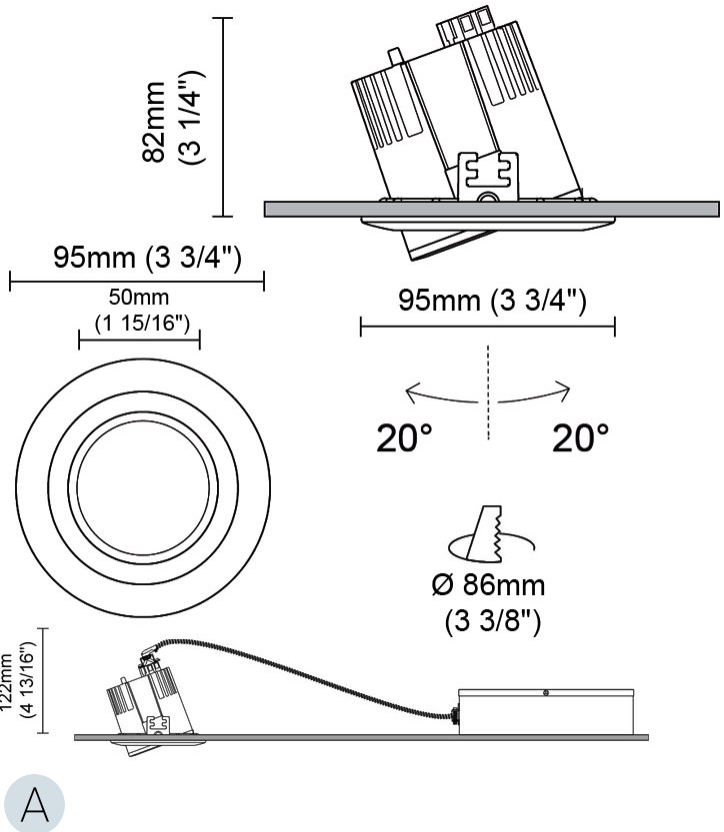

GENERAL

Series: Dixit
Brand: Ivela
Division: Architectural
Mounting Type: Recessed
Mounting Location: Ceiling
Subcategory: Downlight

PHYSICAL

Shape: Round
Diameter (mm): 95
Diameter (in): 3 3/4
Depth (mm): 82
Depth (in): 3 1/4
Min. Recessing Depth (mm): 122
Min. Recessing Depth (in): 4 13/16
Light Distribution: Adjustable / Direct
Weight (kg): 0.4
Weight (lbs): 0.88
Cut-out Measurements: 86mm / 3 3/8

GENERAL

Series: Dixit
 Subseries: Dixit RA17
 Brand: Ivela
 Division: Architectural
 Mounting Type: Recessed
 Mounting Location: Ceiling
 Subcategory: Downlight

PHYSICAL

Shape: Round
 Diameter (mm): 168
 Diameter (in): 6 5/8
 Height (mm): 180
 Height (in): 7 1/16
 Min. Recessing Depth (mm): 180
 Min. Recessing Depth (in): 7 1/16
 Light Distribution: Adjustable / Direct
 Weight (kg): 2
 Weight (lbs): 4.40
 Diffuser: Clear Polycarbonate
 Fixture Finish: MWH
 Fixture Material: Aluminum Die Cast

GENERAL

Series: Dixit
 Subseries: Dixit RA8
 Brand: Ivela
 Division: Architectural
 Mounting Type: Recessed
 Mounting Location: Ceiling
 Subcategory: Downlight

PHYSICAL

Shape: Round
 Diameter (mm): 95
 Diameter (in): 3 3/4
 Height (mm): 82
 Height (in): 3 1/4
 Min. Recessing Depth (mm): 122
 Min. Recessing Depth (in): 4 13/16
 Light Distribution: Adjustable / Direct
 Weight (kg): 0.4
 Weight (lbs): 0.88
 Diffuser: Clear Polycarbonate
 Fixture Finish: MWH
 Fixture Material: Aluminum Die Cast
 Cut-out Measurements: 86mm / 3 3/8"

Optic°: 26
 Beam Angle: Symmetric
 Adjustability: Tilt ±20°
 Upon Request: Optic 45° (mirror-metallized) / 65° (white)

RATINGS AND CERTIFICATIONS

Certified By: Certified for North American Standards
 IP rating: IP20
 IK Rating: IK08
 Glare Rating: ≤ 19