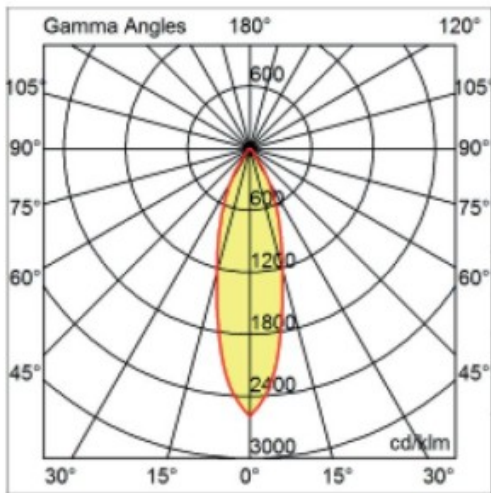

DIXIT RA8 RECESSED

A56073-

PROJECT	
TYPE	
SPECIFIER	
QUANTITY	
DATE	

26°