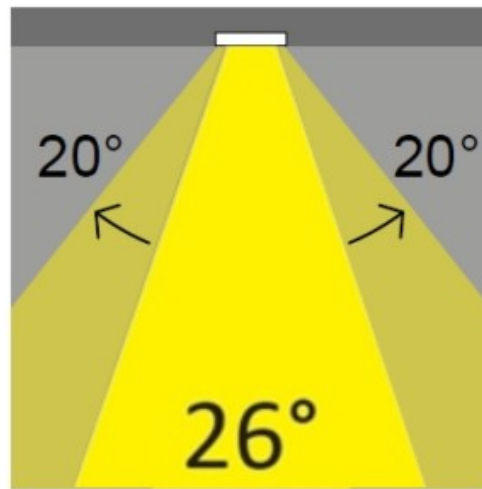

DP	DV	
Dimming	Phase	0-10V	
Color Temperature	27K 30K 35K 40K	2700K 3000K 3500K 4000K	K°

Order Example **K°**
L5XXXXXX-DV-30K
0-10V 3000K